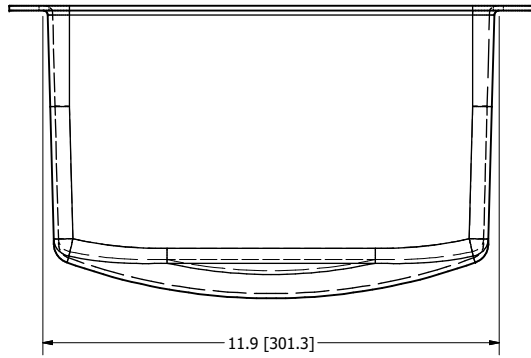

ISOMETRIC VIEW

NOTES:

- Material: UL94 V-0 ABS Plastic, UV Capped, Boltaron 4550 Haircell Texture, 0.125" Starting Thickness
- Color: White

Includes:

- (1) Cover
- (4) Hinged White Screw Caps
- (1) Black Rubber Edge Trim

VANITY COVER LOOK UP GUIDE			
VANITY COVER P/N	ACCESS POINT	VANITY COVER SIZE	MATERIAL (COLOR)
33-ANT-CVR-C	General Purpose, For Most APs w/ External Antennas	11.9 x 10.6 x 7.6 in.	Ploycarbonate (Clear)
33-ANT-CVR-WH	General Purpose, For Most APs w/ External Antennas	11.9 x 10.6 x 7.6 in.	ABS (White)
33-AP-CVR	Cisco 2600, 2700, 3500, 3600, 3700, 9115 Series AP	8.75 x 8.75 x 2.1 in.	ABS (Black)
33-AP335-CVR	Aruba AP305, AP315, AP325, AP335, AP345, AP515	9.25 x 9.25 x 1.875 in.	ABS (Black)
33-AP3800-CVR	Cisco 1830, 1850, 2800, 3800, 9117, 9120 Series AP Ubiquiti UAP-AC-HD-US Huawei AP7060DN	8.87 x 8.87 x 2.33 in.	ABS (Black)
33-COAP4800-CVR	Cisco 4800 Aruba AP535	10.09 x 10.09 x 2.33 in.	ABS (Black)
33-MRAP53-CVR	Meraki MR32, MR34, MR42, MR53	10.9 x 6.75 x 1.7 in.	ABS (Black)
33-VCVR-1	Cisco 9115, 9120 Series APs	8.85 x 8.85 x 1.84 in.	ABS (Black)