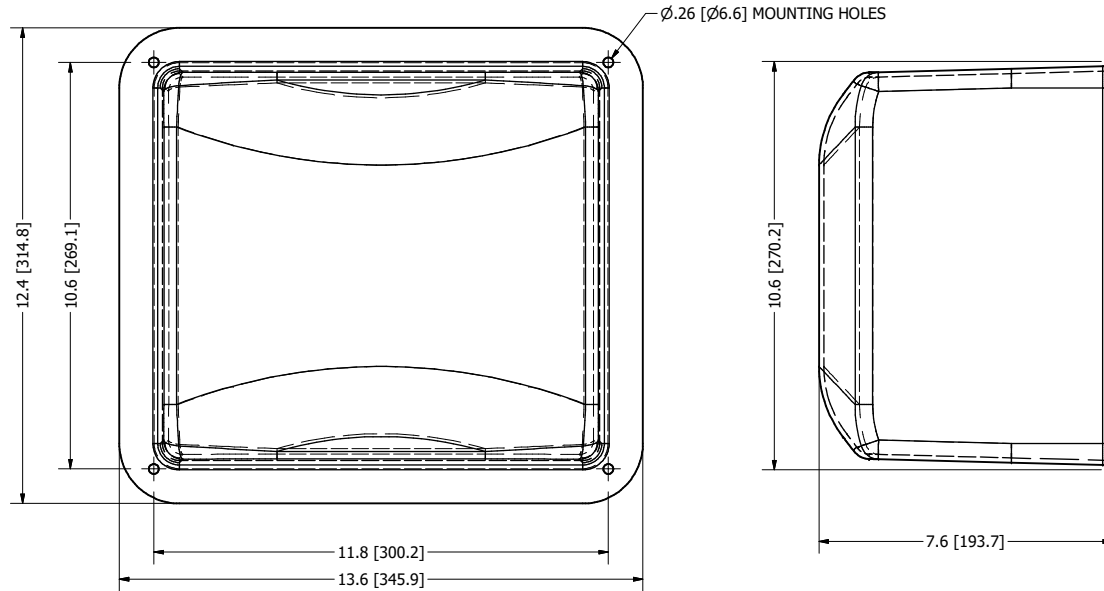

ISOMETRIC VIEW

NOTES:

- Material: UL94 V-0 ABS Plastic, UV Capped, Boltaron 4550 Haircell Texture, 0.125" Starting Thickness
- Color: White

Includes:

- (1) Cover
- (4) Hinged White Screw Caps
- (1) Black Rubber Edge Trim

VANITY COVER LOOK UP GUIDE			
VANITY COVER P/N	ACCESS POINT	VANITY COVER SIZE	MATERIAL (COLOR)
33-ANT-CVR-C	General Purpose, For Most APs w/ External Antennas	11.9 x 10.6 x 7.6 in.	Ploycarbonate (Clear)
33-ANT-CVR-WH	General Purpose, For Most APs w/ External Antennas	11.9 x 10.6 x 7.6 in.	ABS (White)
33-AP-CVR	Cisco 2600, 2700, 3500, 3600, 3700, 9115 Series AP	8.75 x 8.75 x 2.1 in.	ABS (Black)
33-AP335-CVR	Aruba AP305, AP315, AP325, AP335, AP345, AP515	9.25 x 9.25 x 1.875 in.	ABS (Black)
33-AP3800-CVR	Cisco 1830, 1850, 2800, 3800, 9117, 9120 Series AP Ubiquiti UAP-AC-HD-US Huawei AP7060DN	8.87 x 8.87 x 2.33 in.	ABS (Black)
33-COAP4800-CVR	Cisco 4800 Aruba AP535	10.09 x 10.09 x 2.33 in.	ABS (Black)
33-MRAP53-CVR	Meraki MR32, MR34, MR42, MR53	10.9 x 6.75 x 1.7 in.	ABS (Black)
33-VCVR-1	Cisco 9115, 9120 Series APs	8.85 x 8.85 x 1.84 in.	ABS (Black)