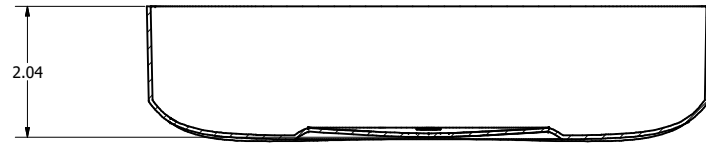

SECTION A-A
SCALE 1 / 1.5

ISOMETRIC VIEW

NOTES:

- Material: UL94-5VA Black ABS Plastic
0.090" Starting Thickness

Includes:

- (1) Vanity Cover
- (4) Fastening Strips
- (1) Alcohol Wipe

VANITY COVER LOOK UP GUIDE			
VANITY COVER P/N	ACCESS POINT	VANITY COVER SIZE	MATERIAL (COLOR)
33-ANT-CVR-C	General Purpose, For Most APs w/ External Antennas	11.9 x 10.6 x 7.6 in.	Ploycarbonate (Clear)
33-ANT-CVR-WH	General Purpose, For Most APs w/ External Antennas	11.9 x 10.6 x 7.6 in.	ABS (White)
33-AP-CVR	Cisco 2600, 2700, 3500, 3600, 3700, 9115 Series AP	8.75 x 8.75 x 2.1 in.	ABS (Black)
33-AP335-CVR	Aruba AP305, AP315, AP325, AP335, AP345, AP515	9.25 x 9.25 x 1.875 in.	ABS (Black)
33-AP3800-CVR	Cisco 1830, 1850, 2800, 3800, 9117, 9120 Series AP Ubiquiti UAP-AC-HD-US Huawei AP7060DN	8.87 x 8.87 x 2.33 in.	ABS (Black)
33-COAP4800-CVR	Cisco 4800 Aruba AP535	10.09 x 10.09 x 2.33 in.	ABS (Black)
33-MRAP53-CVR	Meraki MR32, MR34, MR42, MR53	10.9 x 6.75 x 1.7 in.	ABS (Black)
33-VCVR-1	Cisco 9115, 9120 Series APs	8.85 x 8.85 x 1.84 in.	ABS (Black)