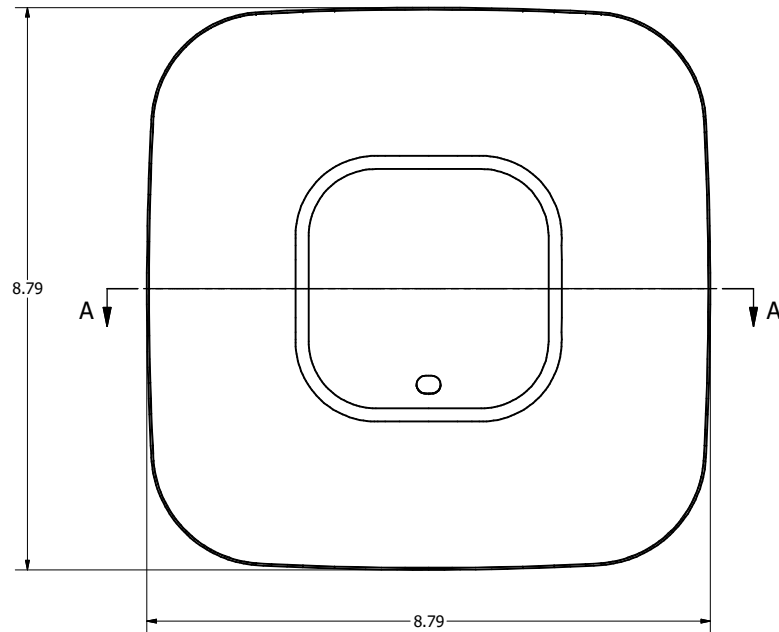

SECTION A-A
SCALE 1 / 1.5

ISOMETRIC VIEW

NOTES:

- Material: UL94-5VA Black ABS Plastic
0.090" Starting Thickness

Includes:

- (1) Vanity Cover
- (4) Fastening Strips
- (1) Alcohol Wipe

VANITY COVER LOOK UP GUIDE			
VANITY COVER P/N	ACCESS POINT	VANITY COVER SIZE	MATERIAL (COLOR)
33-ANT-CVR-C	General Purpose, For Most APs w/ External Antennas	11.9 x 10.6 x 7.6 in.	Ploycarbonate (Clear)
33-ANT-CVR-WH	General Purpose, For Most APs w/ External Antennas	11.9 x 10.6 x 7.6 in.	ABS (White)
33-AP-CVR	Cisco 2600, 2700, 3500, 3600, 3700, 9115 Series AP	8.75 x 8.75 x 2.1 in.	ABS (Black)
33-AP335-CVR	Aruba AP305, AP315, AP325, AP335, AP345, AP515	9.25 x 9.25 x 1.875 in.	ABS (Black)
33-AP3800-CVR	Cisco 1830, 1850, 2800, 3800, 9117, 9120 Series AP Ubiquiti UAP-AC-HD-US Huawei AP7060DN	8.87 x 8.87 x 2.33 in.	ABS (Black)
33-COAP4800-CVR	Cisco 4800 Aruba AP535	10.09 x 10.09 x 2.33 in.	ABS (Black)
33-MRAP53-CVR	Meraki MR32, MR34, MR42, MR53	10.9 x 6.75 x 1.7 in.	ABS (Black)
33-VCVR-1	Cisco 9115, 9120 Series APs	8.85 x 8.85 x 1.84 in.	ABS (Black)