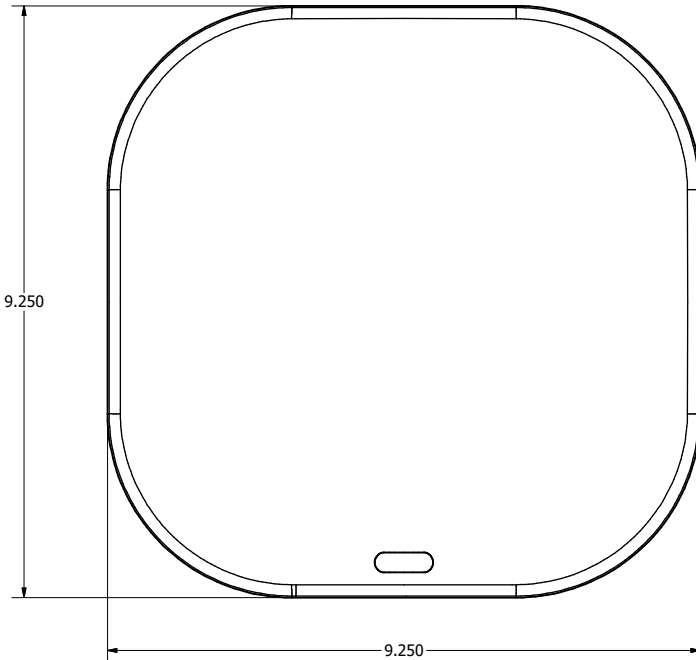

ISOMETRIC VIEW

NOTES:

- Material: UL94-5VA Black ABS Plastic 0.090" Starting Thickness

Includes:

- (1) Vanity Cover
- (4) Fastening Strips
- (1) Alcohol Wipe

VANITY COVER LOOK UP GUIDE			
VANITY COVER P/N	ACCESS POINT	VANITY COVER SIZE	MATERIAL (COLOR)
33-ANT-CVR-C	General Purpose, For Most APs w/ External Antennas	11.9 x 10.6 x 7.6 in.	Ploycarbonate (Clear)
33-ANT-CVR-WH	General Purpose, For Most APs w/ External Antennas	11.9 x 10.6 x 7.6 in.	ABS (White)
33-AP-CVR	Cisco 2600, 2700, 3500, 3600, 3700, 9115 Series AP	8.75 x 8.75 x 2.1 in.	ABS (Black)
33-AP335-CVR	Aruba AP305, AP315, AP325, AP335, AP345, AP515	9.25 x 9.25 x 1.875 in.	ABS (Black)
33-AP3800-CVR	Cisco 1830, 1850, 2800, 3800, 9117, 9120 Series AP Ubiquiti UAP-AC-HD-US Huawei AP7060DN	8.87 x 8.87 x 2.33 in.	ABS (Black)
33-COAP4800-CVR	Cisco 4800 Aruba AP535	10.09 x 10.09 x 2.33 in.	ABS (Black)
33-MRAP53-CVR	Meraki MR32, MR34, MR42, MR53	10.9 x 6.75 x 1.7 in.	ABS (Black)
33-VCVR-1	Cisco 9115, 9120 Series APs	8.85 x 8.85 x 1.84 in.	ABS (Black)