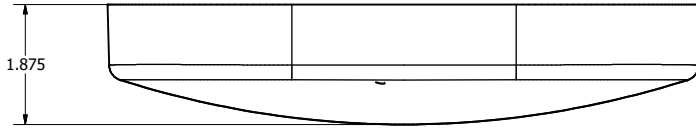

ISOMETRIC VIEW

NOTES:

- Material: UL94-5VA Black ABS Plastic 0.090" Starting Thickness

Includes:

- (1) Vanity Cover
- (4) Fastening Strips
- (1) Alcohol Wipe

VANITY COVER LOOK UP GUIDE			
VANITY COVER P/N	ACCESS POINT	VANITY COVER SIZE	MATERIAL (COLOR)
33-ANT-CVR-C	General Purpose, For Most APs w/ External Antennas	11.9 x 10.6 x 7.6 in.	Ploycarbonate (Clear)
33-ANT-CVR-WH	General Purpose, For Most APs w/ External Antennas	11.9 x 10.6 x 7.6 in.	ABS (White)
33-AP-CVR	Cisco 2600, 2700, 3500, 3600, 3700, 9115 Series AP	8.75 x 8.75 x 2.1 in.	ABS (Black)
33-AP335-CVR	Aruba AP305, AP315, AP325, AP335, AP345, AP515	9.25 x 9.25 x 1.875 in.	ABS (Black)
33-AP3800-CVR	Cisco 1830, 1850, 2800, 3800, 9117, 9120 Series AP Ubiquiti UAP-AC-HD-US Huawei AP7060DN	8.87 x 8.87 x 2.33 in.	ABS (Black)
33-COAP4800-CVR	Cisco 4800 Aruba AP535	10.09 x 10.09 x 2.33 in.	ABS (Black)
33-MRAP53-CVR	Meraki MR32, MR34, MR42, MR53	10.9 x 6.75 x 1.7 in.	ABS (Black)
33-VCVR-1	Cisco 9115, 9120 Series APs	8.85 x 8.85 x 1.84 in.	ABS (Black)