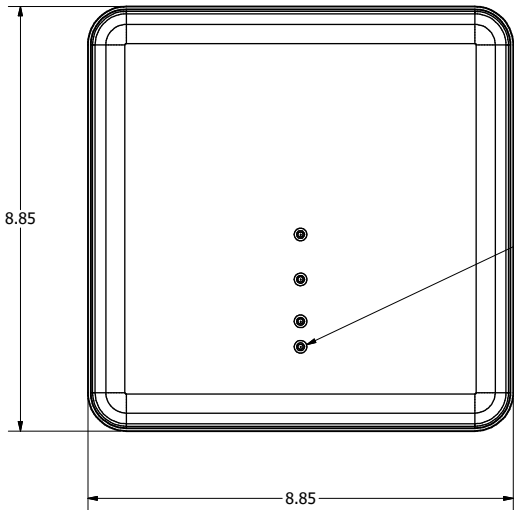

REVISION HISTORY				
ZONE	REV	DESCRIPTION	DATE	APPROVED
All	1	Released	3/17/2020	CAH
All	2	Updated Vanity Cover Look Up Guide	3/18/2020	CAH

ISOMETRIC VIEW

NOTES:

- Material: UL94-5VA Black ABS Plastic 0.090" Starting Thickness

Includes:

- (1) Vanity Cover
- (4) Fastening Strips
- (1) Alcohol Wipe

VANITY COVER LOOK UP GUIDE			
VANITY COVER P/N	ACCESS POINT	VANITY COVER SIZE	MATERIAL (COLOR)
33-ANT-CVR-C	General Purpose, For Most APs w/ External Antennas	11.9 x 10.6 x 7.6 in.	Ploycarbonate (Clear)
33-ANT-CVR-WH	General Purpose, For Most APs w/ External Antennas	11.9 x 10.6 x 7.6 in.	ABS (White)
33-AP-CVR	Cisco 2600, 2700, 3500, 3600, 3700, 9115 Series AP	8.75 x 8.75 x 2.1 in.	ABS (Black)
33-AP335-CVR	Aruba AP305, AP315, AP325, AP335, AP345, AP515	9.25 x 9.25 x 1.875 in.	ABS (Black)
33-AP3800-CVR	Cisco 1830, 1850, 2800, 3800, 9117, 9120 Series AP Ubiquiti UAP-AC-HD-US Huawei AP7060DN	8.87 x 8.87 x 2.33 in.	ABS (Black)
33-COAP4800-CVR	Cisco 4800 Aruba AP535	10.09 x 10.09 x 2.33 in.	ABS (Black)
33-MRAP53-CVR	Meraki MR32, MR34, MR42, MR53	10.9 x 6.75 x 1.7 in.	ABS (Black)
33-VCVR-1	Cisco 9115, 9120 Series APs	8.85 x 8.85 x 1.84 in.	ABS (Black)