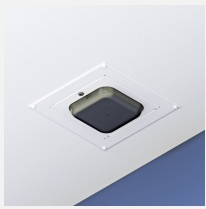

Please specify configuration when ordering.

1051- \_\_\_\_\_ - \_\_\_\_\_  
**AP DOOR**                      **CCEA** (Sealed back box)  
 (see Configurations)        (otherwise leave blank)

SKU	Description	Retrofit Door
 1051-00	Locking Steel Recessed Wall and Hard-Lid Ceiling Wi-Fi Access Point Enclosure, 4.5 in. Deep Back Box / External Antenna Mounting Door - Blue	N/A
 1051-AP225	Locking Steel Recessed Wall and Hard-Lid Ceiling Wi-Fi Access Point Enclosure, 4.5 in. Deep Back Box / Aruba AP225 Door	38-52-AP225
 1051-ARAP325	Locking Steel Recessed Wall and Hard-Lid Ceiling Wi-Fi Access Point Enclosure, 4.5 in. Deep Back Box / Aruba AP325 Door	38-52-ARAP325
 1051-ARAP335	Locking Steel Recessed Wall and Hard-Lid Ceiling Wi-Fi Access Point Enclosure, 4.5 in. Deep Back Box / Aruba AP335 or AP345 Door	38-52-AP335
 1051-CCOAP	Locking Steel Recessed Wall and Hard-Lid Ceiling Wi-Fi Access Point Enclosure, 4.5 in. Deep Back Box / Cisco 2600, 2700, 3500, 3600,	38-52-CCOAP
 1051-CCOAP3800	Locking Steel Recessed Wall and Hard-Lid Ceiling Wi-Fi Access Point Enclosure, 4.5 in. Deep Back Box / Cisco 2800	38-105X-CCOAP3800

1051-CP

Locking Steel Recessed Wall and Hard-Lid Ceiling Wi-Fi Access Point Enclosure, 4.5 in. Deep Back Box / Clear Plastic Dome Door

N/A

1051-DOME

Locking Steel Recessed Wall and Hard-Lid Ceiling Wi-Fi Access Point Enclosure, 4.5 in. Deep Back Box / Door with 9 in. Diameter ABS Dome

38-52-DOME

1051-ND

Locking Steel Recessed Wall and Hard-Lid Ceiling Wi-Fi Access Point Enclosure, 4.5 in. Deep Back Box / No Door

N/A

no image available

1051-R650

Locking Steel Recessed Wall and Hard-Lid Ceiling Wi-Fi Access Point Enclosure, 4.5 in. Deep Back Box / Ruckus R650

38-52-CCOAP

no image available

1051-R750

Locking Steel Recessed Wall and Hard-Lid Ceiling Wi-Fi Access Point Enclosure, 4.5 in. Deep Back Box / Ruckus R750

38-52-CCOAP

1051-XXX-CCEA

Recessed Ceiling/Wall AP Mount