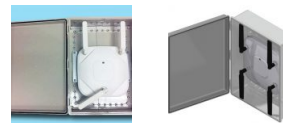

1024-00

15.7 in. Low Profile NEMA-4 Plastic Wi-Fi Access Point Enclosure with Hinged Opaque Door

Collection: Skybar™ | Series: 1024

This compact NEMA 4X Skybar™ enclosure is designed to protect wireless LAN APs with internal or external antennas in challenging indoor/outdoor environments. This rugged polycarbonate enclosure protects the AP from weather, dust, and impacts, and is transparent to wireless signals so APs with body integrated antennas or small detachable antennas may be protected. The enclosure has a hinged door, molded-in padlock hasps for locking, and interior panel for attaching APs. Enclosure is paintable.

Accessories

- [39-BULKHD-KIT-RPSMA](#) - Bulkhead RPSMA connector and jumper cable to mount antennas on Oberon NEMA 4 Wi-Fi AP Enclosures
- [39-BULKHD-KIT-RPTNC(F)](#) - Bulkhead RPTNC connector and jumper cable to mount antennas on Oberon NEMA 4 Wi-Fi AP Enclosures
- [39-CORD-GRIP](#) - Cable Gland for Unterminated and Pre-Terminated Cables
- [39-RJ45-BULKHEAD](#) - Bulkhead Modular Pass-Through
- [39-POLE-MOUNT-BRACKET](#) - Model Series 1021, 1024, 1026: Pole Mount Kit

Have questions about any of our solutions?

Contact us at **877-867-2312** or Sales@oberoninc.com

Shown with AP (not included)

3D view for 1024-00 →

Features & Benefits

- Designed for protecting leading vendors' enterprise APs and DAS remotes, inside and outside
- Hinged cover, latchable, lockable

Technical Specifications

- Design: Polycarbonate NEMA AP enclosure designed for wall or mast mounting indoors or outdoors, where secure mounting is required. Large enough for APs with external dipole antennas. Hinged, lockable door
- Performance: Designed to NEMA 1, 2, 4, 4X, 12, and 13, and IEC529-IP66 specifications for indoor/ outdoor wet, dirty, or corrosive environments. UV stabilized for exposure to direct sunlight. Transparent to wireless signals. Temperature rating from -40 to 70°C. Paintable
- Hinged, gasketed door with hasps for padlock
- Internal plastic universal mounting panel
- Construction: UL 94-5VA Light Gray PBT/PC Blended Plastic Enclosure Base & Latches, UL 94-5VA Light Gray PBT/PC Blended Plastic Enclosure Cover (For -00 SKUs Only), UL 94V-0 Clear Polycarbonate Enclosure Cover (For -C SKUs Only), UL 94-HB Light Gray ABS Plastic Universal Mounting Panel, 18 Ga. White Powder Coated Steel T-Bar Bracket, 0.047 in. Stainless Steel Mounting Brackets
- AP max. operating temperature should be de-rated by 9° C inside the enclosure, when solar loading is not present (See Oberon application note)
- For outdoor installation, the 1024 is a very light grey to reduce solar loading. Painting the 1024 a darker color will increase solar loading. Avoid mounting the 1024 where it is directly exposed to the sun
- Exterior Size: 12.35 x 15.54 x 4.86 in. (313.6 x 394.6 x 123.4 mm)
- Interior Size: 10.89 x 14.85 x 4.01 in. (276.5 x 377.3 x 101.9 mm)

Measurements (Maximum values*):

Width: 12.35 in.
Back-box: xx in.
Height: 15.54 in. Depth: 4.86 in.
Item Weight: 5 lbs.
Shipping Weight: 6 lbs.

Includes:

- (1) Enclosure
- (1) Universal Mounting Panel
- (1) T-Bar Bracket
- (4) Mounting Brackets
- (8) M5 x 10 mm Phillips Pan Head Screws
- (4) #6 x 5/16 in. Flat Head Thread-Forming Screws
- (4) #6 x 5/16 in. Pan Head Thread-Forming Screws
- Installation Instructions