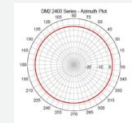

Technical Specifications

- Antenna Pattern: Omnidirectional
- Frequency Range: 2400-2485 MHz 5150-5830 MHz
- Gain: 2.5 dBi; 4 dBi with ground plane
- VSWR: 2:1
- Connector: RPTNC
- Cable: 18 in.
- Size: Height 1.5 in.; Diameter 3 in.
- Made in the USA

Have questions about any of our solutions?

Contact us at **877-867-2312** or **Sales@oberoninc.com**

3D view for 34-DMDUAL →

Measurements (Maximum values*):

Width: xx in.

Back-box: xx in.

Height: xx in. Depth: xx in.