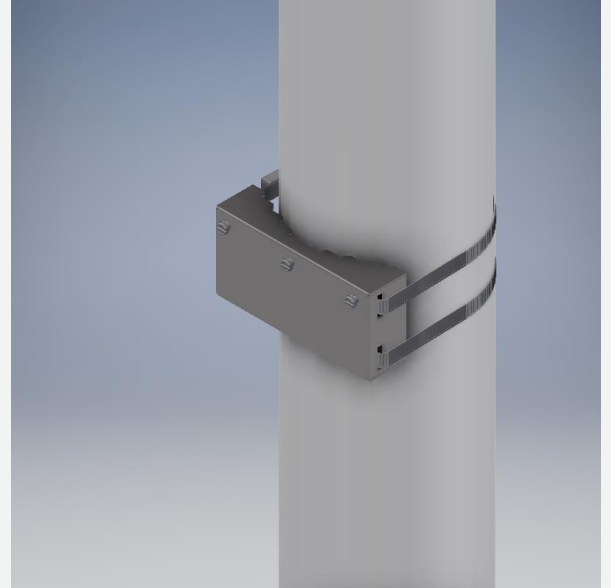

39-1020-PMK

Pole Mounting Kit for Oberon 13.4 in. Skybar™ NEMA-4 Plastic Wi-Fi Access Point Enclosure, with Right Angle Bracket

Collection: Accessories | Series:

Accessory for Oberon's Skybar™ 1020-00-RAB series compact NEMA 4 AP with right angle bracket. Attach the 1020-00-RAB to light poles and vertical beams in indoor and outdoor areas.

Features & Benefits

- Protect and secure Wi-Fi Access Points in challenging environments
- Attach the 1020-00-RAB to poles in the preferred horizontal orientation

Technical Specifications

- Design: Steel pole mounting bracket for the Oberon Model 1020-00-RAB compact Wi-Fi Access Point NEMA4 enclosure
- Mount the 1020-00-RAB or 1020-C-RAB on poles up to 8 in. in diameter
- Construction: 14 Ga. Gray Powder Coated Steel Pole Mount Bracket
- Bracket Size: 6.00 x 3.00 x 1.50 in. (152.4 x 76.2 x 38.1 mm)
- Made in the USA

Fits the following AP's:

Aruba
AP-515, AP-505

Have questions about any of our solutions?

Contact us at **877-867-2312** or **Sales@oberoninc.com**

39-1020-PMK kit

Measurements (Maximum values*):

Width: 4 in.
Back-box: xx in.
Height: 11 in. Depth: 1.9 in.
Item Weight: 4 lbs.
Shipping Weight: 5 lbs.

Includes:

- (1) Pole Mount Bracket
- (2) 5-5/8 to 8-1/2 in. Worm-Drive Clamps
- (3) #10 x 3/8 in. Slotted Hex Head Screws
- Installation Instructions